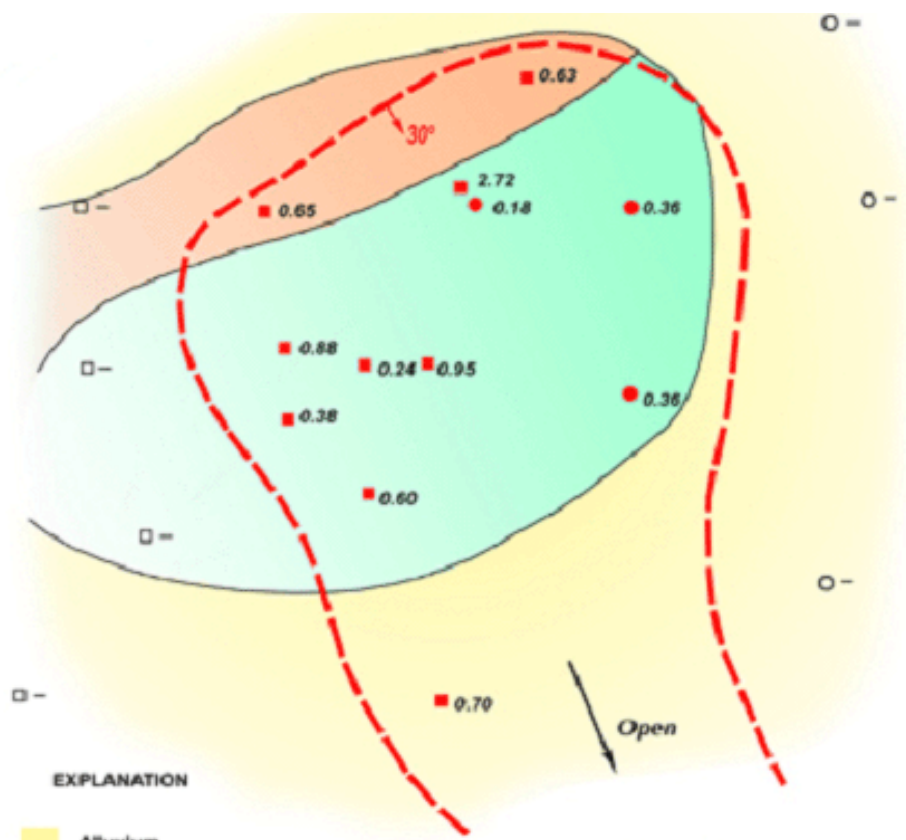

EXPLANATION

- Alluvium
- Tuffaceous Rhyolite
- Conglomerate Tuff
- Chem Gold Occurrence
- Mines Management Drill Hole
- Echo Bay Drill Hole
  < 0.01 opt Au / 10'
- Drill Hole with Gold Intercept
  + 0.01 opt Au / 10'
  Ft. Ounces

Chem Gold Occurrence
Tabular body 900' x 800' x 50' Thick
± 2,500,000 Tons @ 0.013 opt Au
Open Down Dip