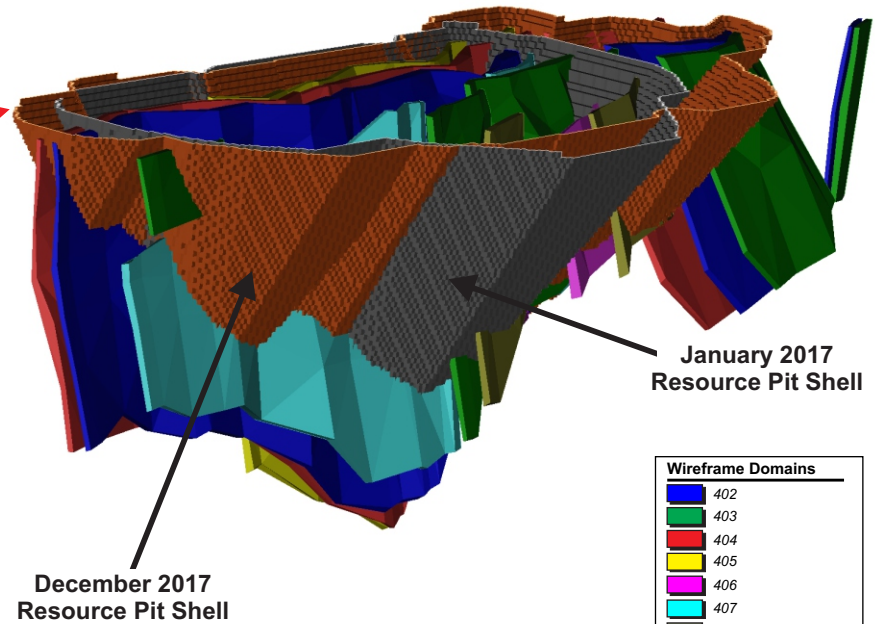

BAM East Gold Deposit

BAM Gold Prospect

900 metres open

**January 2017
Resource Pit Shell**

**December 2017
Resource Pit Shell**

Wireframe Domains	
	402
	403
	404
	405
	406
	407
	408